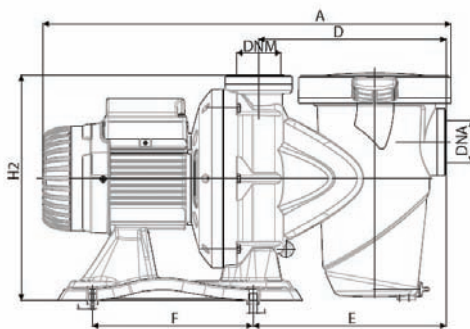

Certikin Euroswim Pump (Powered by DAB)

Code	Description	Suction & Delivery	Phase	Voltage	Head									
					6	8	10	11	12	14	15	16	18	
EUP051	0.5HP (0.25KW) Pump	2"	1	220	16.9	14	10.1	6.8	0	N/A	N/A	N/A	N/A	N/A
EUP071	0.75HP (0.56KW) Pump	2"	1	220	19.8	17	13.8	11.9	9.7	N/A	N/A	N/A	N/A	N/A
EUP101	1HP (0.75KW) Pump	2"	1	220	23.4	20.9	18	16.2	14.1	9.5	5.9	N/A	N/A	N/A
EUP151	1.5HP (1.1KW) Pump	2"	1	220	28.9	25.8	22.8	20.9	18.5	12.6	7.8	N/A	N/A	N/A
EUP201	2HP (1.5KW) Pump	2"	1	220	33.5	31	28.4	27.2	25.4	21	18.2	14	14.2	
EUP301	3HP (2.2KW) Pump	2"	1	220	N/A	N/A	39.8	38.4	36.7	33.5	31.6	29.5	23.9	
EUP073	0.75HP (0.56KW) Pump	2"	3	380	19.8	17	13.8	11.9	9.7	N/A	N/A	N/A	N/A	
EUP103	1HP (0.75KW) Pump	2"	3	380	23.4	20.9	18	16.2	14.1	9.5	5.9	N/A	N/A	
EUP153	1.5HP (1.1KW) Pump	2"	3	380	28.9	25.8	22.8	20.9	18.5	12.6	7.8	N/A	N/A	
EUP203	2HP (1.5KW) Pump	2"	3	380	33.5	31	28.4	27.2	25.4	21	18.2	14	4.2	
EUP303	3HP (2.2KW) Pump	2"	3	380	N/A	N/A	39.8	38.4	36.7	33.5	31.6	29.5	23.9	

Fittings To Suit Euroswim Pump

R GP200SUMT 2" Socket union MT / FP £

Code	Packaging Dimensions																
	A	B	C	D	E	F	G	H	H1	H2	I	L	DNA	DNM	L	B	H
EUP051	542	300	245	257	265	220	150	317	222	314	11	6.5	G2"	G2"	600	360	400
EUP071	559	300	245	257	265	220	150	317	222	314	11	6.5	G2"	G2"	600	360	400
EUP101	559	300	245	257	265	220	150	317	222	314	11	6.5	G2"	G2"	600	360	400
EUP151	581	311	290	267	274	220	150	353	258	350	11	6.5	G2"	G2"	720	350	430
EUP201	655	311	290	267	274	220	150	353	258	350	11	6.5	G2"	G2"	720	350	430
EUP301	648	311	290	267	274	220	150	353	258	350	11	6.5	G2"	G2"	720	350	430
EUP073	559	300	245	267	265	220	150	317	222	314	11	6.5	G2"	G2"	600	360	400
EUP103	559	300	245	267	265	220	150	317	222	314	11	6.5	G2"	G2"	600	360	400
EUP153	581	311	290	267	274	220	150	353	258	350	11	6.5	G2"	G2"	720	350	430
EUP203	581	311	290	267	274	220	150	353	258	350	11	6.5	G2"	G2"	720	350	430
EUP303	648	311	290	267	274	220	150	353	258	350	11	6.5	G2"	G2"	720	350	430