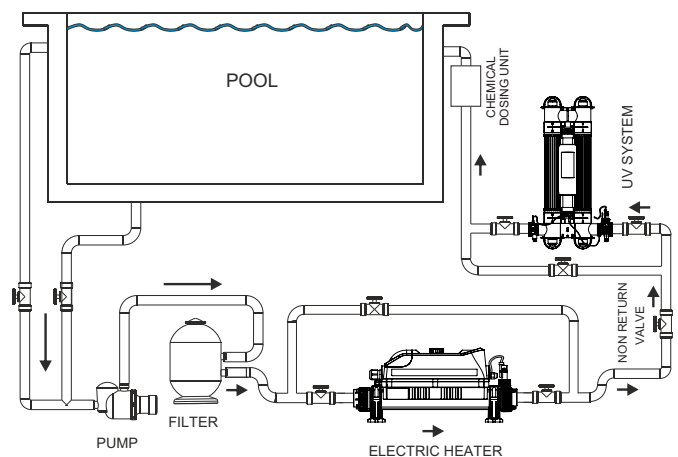

TECHNICAL DRAWINGS

PRESSURE DROP

PRESSURE DROP PRIMARY CIRCUIT

SPECIFICATIONS

POWER SUPPLY	100V ~ 240V
MIN. FLOW RATE	4m ³ /h
MAX. FLOW RATE	Single Tube: 14,000 litres per hour; 14 m ³ /h Double Tube: 28,000 litres per hour; 28 m ³ /h
MAX. POOL SIZE	Single Tube: 65,000 litres; 65m ³ Double Tube: 130,000 litres; 130m ³
MAX. POWER CONSUMPTION	Single Tube: 64W Double Tube: 128W
LAMP	Low pressure / high output
LAMP LIFE	14,000 hours
DOSING RATE	Exceeds the equivalent of 30mj/cm ² at max. flow rate
INTERNATIONAL PROTECTION MARKING	IP64
FREQUENCY	50/60 Hz
WORKING PRESSURE	3 Bar maximum
WATER CONNECTIONS	2" / 63mm stepped ABS unions + reducers 1½" / 50mm
SALT WATER	100% sea water safe
MOUNTING	Floor or wall mounting
OXIDISATION PROCESSES	Quantum photocatalytic oxidiser (PCO) & hydroxyl radicals (HO)

MODELS

100-240V 1-PHASE	MAX. POOL VOLUME	PRODUCT CODES			FEATURES	NET WEIGHT	GROSS WEIGHT	VOLUME
		UK Plug Type G	Euro Plug Type F	USA Plug Type B				
Lamp Output	m ³					kg	kg	m ³
55 WATTS	65	Q-65-UK	Q-65-EU	Q-65-USA	Analogue lamp life indicator & reset switch	7.1	9.7	0.11
110 WATTS	130	Q-130-UK	Q-130-EU	Q-130-USA	Analogue lamp life indicator & reset switch	11.6	15.1	0.15
55 WATTS	65	QP-65-UK	QP-65-EU	QP-65-USA	Digital lamp life countdown with intelligent dosing pump	7.4	10.1	0.11
110 WATTS	130	QP-130-UK	QP-130-EU	QP-130-USA	Digital lamp life countdown with intelligent dosing pump	11.9	15.5	0.15