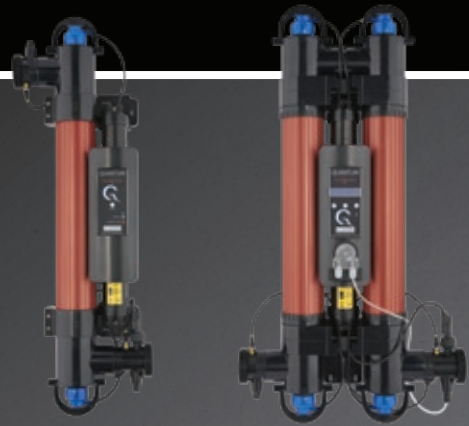

QUANTUM

Quantum uses new ceramic Nano Crystal technology, a prime focus of the science world today; possessing the power to sterilise sewage into drinking water without the use of chemicals.

FEATURES

- Photocatalytic TiO₂/Mo oxidiser and clarifier
- Combined photocatalytic, hydroxyl radical and UV technology
- Eliminates contaminants, leaving water looking fresh and clean
- Reduces the need for chemicals in the pool
- Keeps your family safe from dangerous microorganisms such as cryptosporidium, adenoviruses and naegleria fowleri
- Optional smart peristaltic dosing system for chlorine and hydrogen peroxide
- Powerful sterilisation and eliminates the smell of chlorine
- Average lamp life expectancy: 2 years
- Equipped with intelligent lamp life indicator
- Salt and sea water compatible

TECHNICAL DRAWINGS

PRESSURE DROP

PRESSURE DROP PRIMARY CIRCUIT

SPECIFICATIONS

POWER SUPPLY	100V ~ 240V
MIN. FLOW RATE	4m ³ /h
MAX. FLOW RATE	Single Tube: 14,000 litres per hour; 14 m ³ /h Double Tube: 28,000 litres per hour; 28 m ³ /h
MAX. POOL SIZE	Single Tube: 65,000 litres; 65m ³ Double Tube: 130,000 litres; 130m ³
MAX. POWER CONSUMPTION	Single Tube: 64W Double Tube: 128W
LAMP	Low pressure / high output
LAMP LIFE	14,000 hours
DOSING RATE	Exceeds the equivalent of 30mj/cm ² at max. flow rate
INTERNATIONAL PROTECTION MARKING	IP64
FREQUENCY	50/60 Hz
WORKING PRESSURE	3 Bar maximum
WATER CONNECTIONS	2" / 63mm stepped ABS unions + reducers 1½" / 50mm
SALT WATER	100% sea water safe
MOUNTING	Floor or wall mounting
OXIDISATION PROCESSES	Quantum photocatalytic oxidiser (PCO) & hydroxyl radicals (HO)