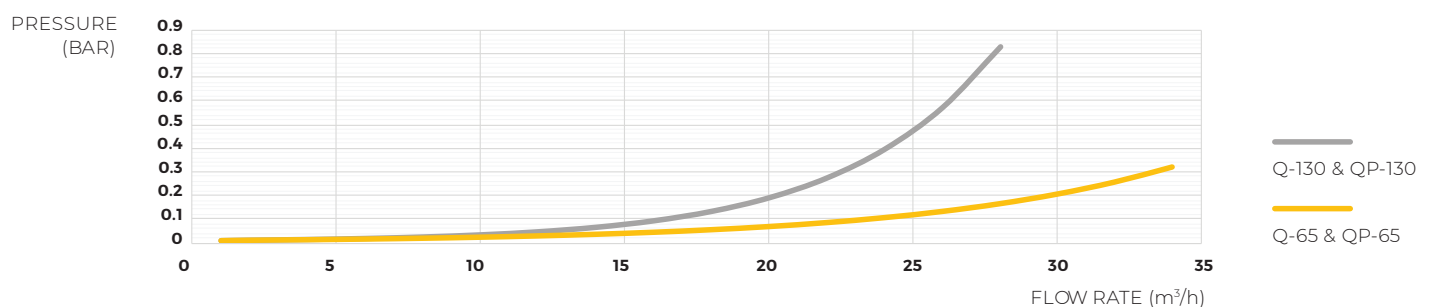

TECHNICAL DRAWINGS

PRESSURE DROP

PRESSURE DROP PRIMARY CIRCUIT

SPECIFICATIONS

POWER SUPPLY	100V ~ 240V
MIN. FLOW RATE	4m ³ /h
MAX. FLOW RATE	Single Tube: 14,000 litres per hour; 14 m ³ /h Double Tube: 28,000 litres per hour; 28 m ³ /h
MAX. POOL SIZE	Single Tube: 65,000 litres; 65m ³ Double Tube: 130,000 litres; 130m ³
MAX. POWER CONSUMPTION	Single Tube: 64W Double Tube: 128W
LAMP	Low pressure / high output
LAMP LIFE	14,000 hours
DOSING RATE	Exceeds the equivalent of 30mj/cm ² at max. flow rate
INTERNATIONAL PROTECTION MARKING	IP64
FREQUENCY	50/60 Hz
WORKING PRESSURE	3 Bar maximum
WATER CONNECTIONS	2" / 63mm stepped ABS unions + reducers 1½" / 50mm
SALT WATER	100% sea water safe
MOUNTING	Floor or wall mounting
OXIDISATION PROCESSES	Quantum photocatalytic oxidiser (PCO) & hydroxyl radicals (HO)

MODELS

100-240V 1-PHASE	MAX. POOL VOLUME	PRODUCT CODES			FEATURES	NET WEIGHT	GROSS WEIGHT	VOLUME
		UK Plug Type G	Euro Plug Type F	USA Plug Type B				
Lamp Output	m ³					kg	kg	m ³
55 WATTS	65	Q-65-UK	Q-65-EU	Q-65-USA	Analogue lamp life indicator & reset switch	7.1	9.7	0.11
110 WATTS	130	Q-130-UK	Q-130-EU	Q-130-USA	Analogue lamp life indicator & reset switch	11.6	15.1	0.15
55 WATTS	65	QP-65-UK	QP-65-EU	QP-65-USA	Digital lamp life countdown with intelligent dosing pump	7.4	10.1	0.11
110 WATTS	130	QP-130-UK	QP-130-EU	QP-130-USA	Digital lamp life countdown with intelligent dosing pump	11.9	15.5	0.15