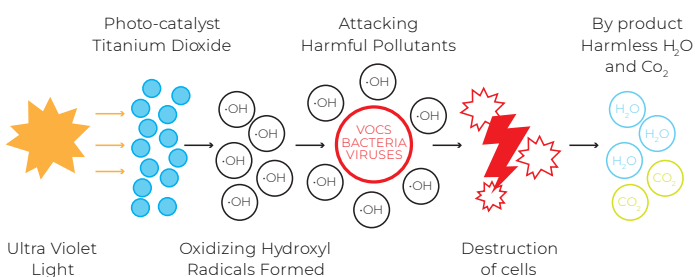

QUANTUM

Quantum uses new ceramic Nano Crystal technology, a prime focus of the science world today; possessing the power to sterilise sewage into drinking water without the use of chemicals.

FEATURES

- Photocatalytic TiO₂/Mo oxidiser and clarifier
- Combined photocatalytic, hydroxyl radical and UV technology
- Eliminates contaminants, leaving water looking fresh and clean
- Reduces the need for chemicals in the pool
- Keeps your family safe from dangerous microorganisms such as cryptosporidium, adenoviruses and naegleria fowleri
- Optional smart peristaltic dosing system for chlorine and hydrogen peroxide
- Powerful sterilisation and eliminates the smell of chlorine
- Average lamp life expectancy: 2 years
- Equipped with intelligent lamp life indicator
- Salt and sea water compatible

TECHNICAL DRAWINGS

PRESSURE DROP

PRESSURE DROP PRIMARY CIRCUIT

SPECIFICATIONS

POWER SUPPLY	100V ~ 240V
MIN. FLOW RATE	4m ³ /h
MAX. FLOW RATE	Single Tube: 14,000 litres per hour; 14 m ³ /h Double Tube: 28,000 litres per hour; 28 m ³ /h
MAX. POOL SIZE	Single Tube: 65,000 litres; 65m ³ Double Tube: 130,000 litres; 130m ³
MAX. POWER CONSUMPTION	Single Tube: 64W Double Tube: 128W
LAMP	Low pressure / high output
LAMP LIFE	14,000 hours
DOSING RATE	Exceeds the equivalent of 30mj/cm ² at max. flow rate
INTERNATIONAL PROTECTION MARKING	IP64
FREQUENCY	50/60 Hz
WORKING PRESSURE	3 Bar maximum
WATER CONNECTIONS	2" / 63mm stepped ABS unions + reducers 1½" / 50mm
SALT WATER	100% sea water safe
MOUNTING	Floor or wall mounting
OXIDISATION PROCESSES	Quantum photocatalytic oxidiser (PCO) & hydroxyl radicals (HO)

PHOTOCATALYTIC OXIDATION

OXIDISATION STRENGTH (EV)