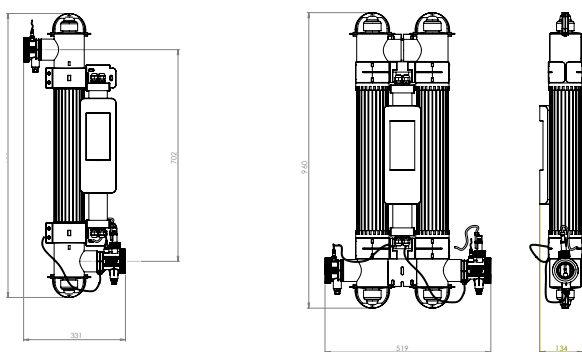

TECHNICAL DRAWINGS

PRESSURE DROP

PRESSURE DROP PRIMARY CIRCUIT

SPECIFICATIONS

POWER SUPPLY	100V ~ 240V
MIN. FLOW RATE	4m ³ /h
MAX. FLOW RATE	Single Tube: 14,000 litres per hour; 14 m ³ /h Double Tube: 28,000 litres per hour; 28 m ³ /h
MAX. POOL SIZE	Single Tube: 65,000 litres; 65m ³ Double Tube: 130,000 litres; 130m ³
MAX. POWER CONSUMPTION	Single Tube: 64W Double Tube: 128W
LAMP	Low pressure / high output
LAMP LIFE	14,000 hours
DOSING RATE	Exceeds the equivalent of 30mj/cm ² at max. flow rate
INTERNATIONAL PROTECTION MARKING	IP64
FREQUENCY	50/60 Hz
WORKING PRESSURE	3 Bar maximum
WATER CONNECTIONS	2" / 63mm stepped ABS unions + reducers 1½" / 50mm
SALT WATER	100% sea water safe
MOUNTING	Floor or wall mounting
OXIDISATION PROCESSES	Quantum photocatalytic oxidiser (PCO) & hydroxyl radicals (HO)

MODELS

100-240V 1-PHASE	MAX. POOL VOLUME	PRODUCT CODES			FEATURES	NET WEIGHT	GROSS WEIGHT	VOLUME
		UK Plug Type G	Euro Plug Type F	USA Plug Type B				
Lamp Output	m ³					kg	kg	m ³
55 WATTS	65	Q-65-UK	Q-65-EU	Q-65-USA	Analogue lamp life indicator & reset switch	7.1	9.7	0.11
110 WATTS	130	Q-130-UK	Q-130-EU	Q-130-USA	Analogue lamp life indicator & reset switch	11.6	15.1	0.15
55 WATTS	65	QP-65-UK	QP-65-EU	QP-65-USA	Digital lamp life countdown with intelligent dosing pump	7.4	10.1	0.11
110 WATTS	130	QP-130-UK	QP-130-EU	QP-130-USA	Digital lamp life countdown with intelligent dosing pump	11.9	15.5	0.15